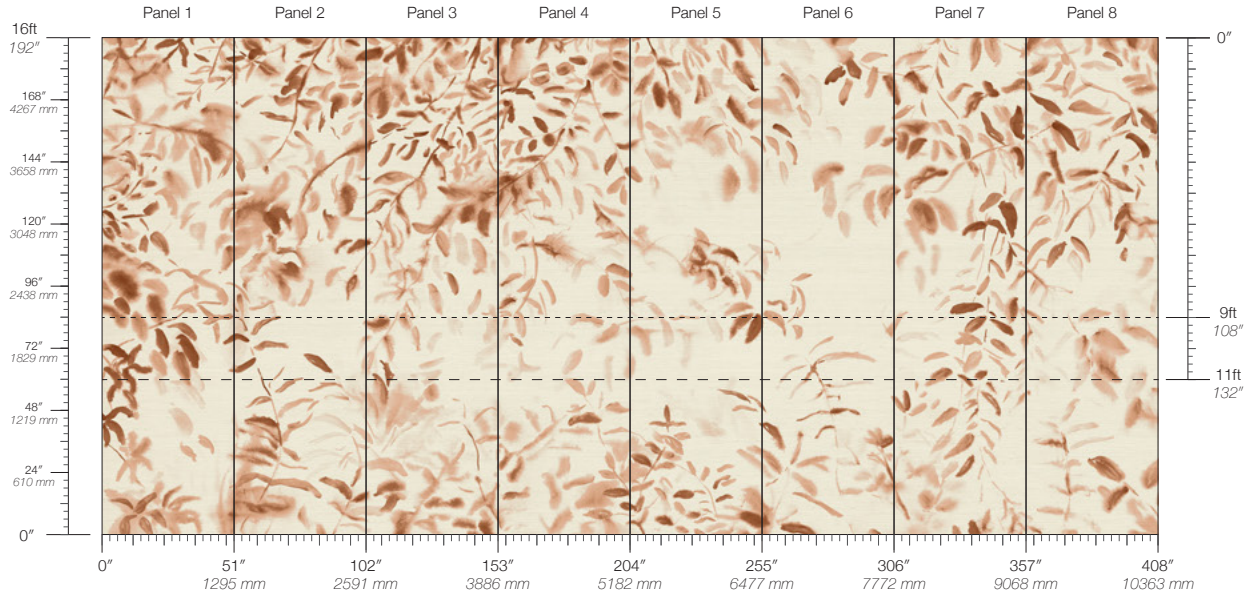

Prima Russet

Suitable for residential and commercial projects

COLOR

Russet

ITEM

8847

CONTENT

Type II PVC Free

PANEL WIDTH

51" / 1295 mm trimmed

PANEL HEIGHT

108" / 2743 mm base
132" / 3353 mm standard
192" / 4877 mm extended

REPEAT

Non-repeating

STOCK

Made to order

LEAD TIME

4 weeks to print

MINIMUM

1 panel

PRICE

Available upon request

ORIGIN

USA

DETAILS

Custom options available

MAINTENANCE

Water-based cleanser

ENVIRONMENTAL

HPD Available
Declare Label
Red List Free
Low VOC
Contributes to LEED v4
Post-Consumer Recycled Content

SPECS

Olefin Composite Face
Polyester/Cotton Woven Backing
13.33 oz/yd²
452 g/m²
Stippled Surface Texture

TESTING

ASTM E84 Adhered Class A
CAN/ULC-S102
EN 15102 Class B, s1 d0
CDPH CA Section 01350

DISCLAIMER

Refer to our website to see the full mural artwork. Reference the physical sample for color and texture. Panel maps represent mural artwork only.